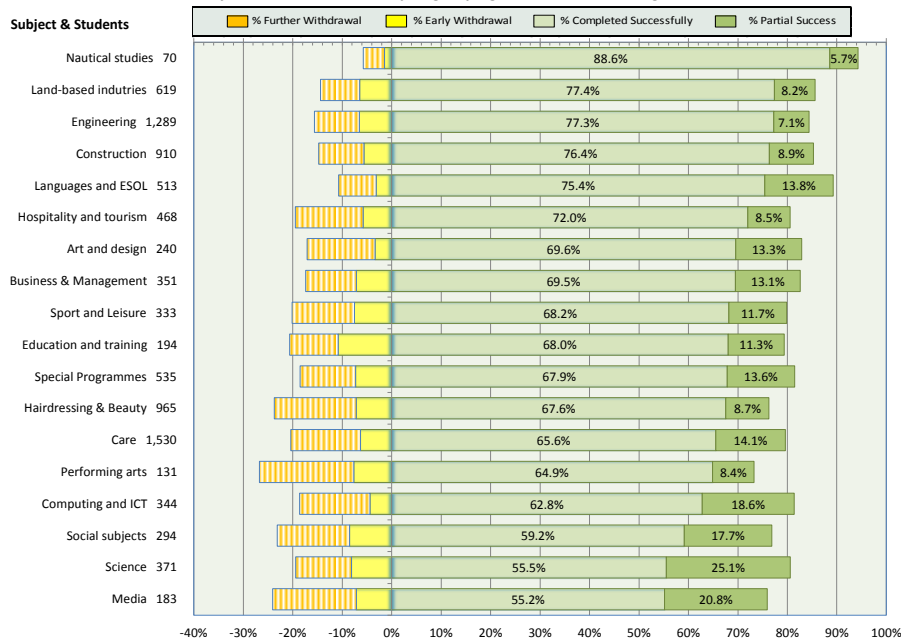

Enrolments by Education Scotland subject groupings on FE courses lasting 160 hours or more