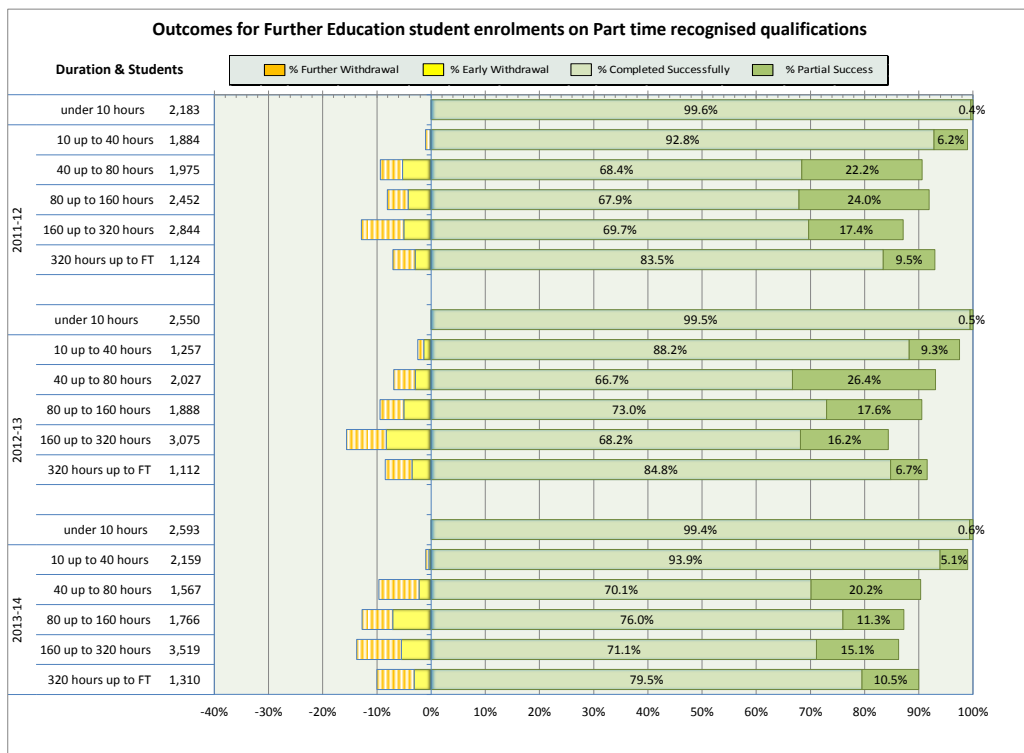

### Enrolments by age group for FE courses lasting 160 hours or more