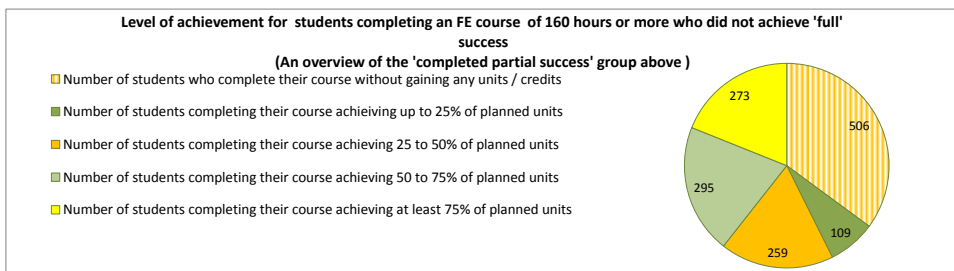

### Enrolments by age group for FE courses lasting 160 hours or more