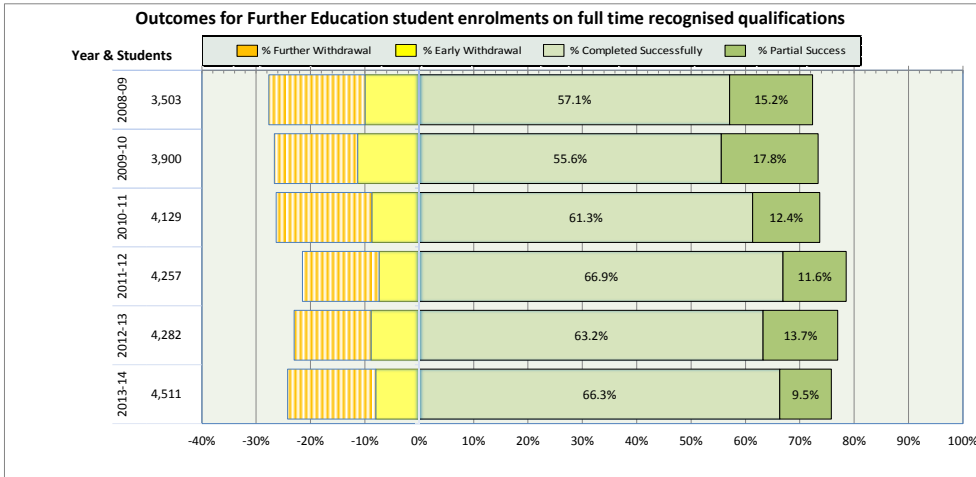

### Enrolments by age group for FE courses lasting 160 hours or more