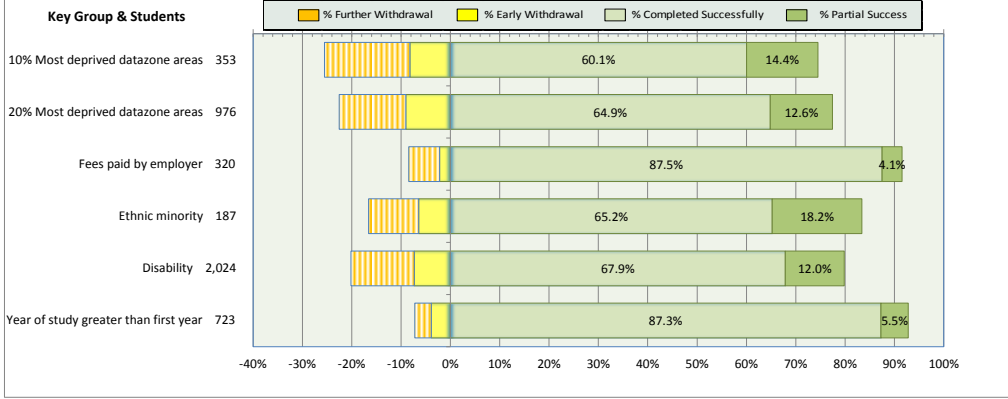

Outcomes for student enrolments on recognised FE qualifications