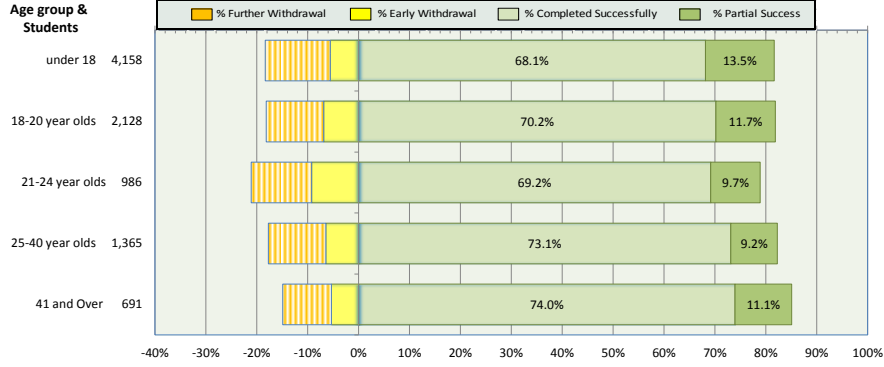

### Enrolments by age group for FE courses lasting 160 hours or more