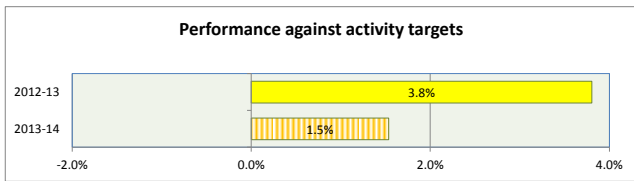

Performance against activity targets