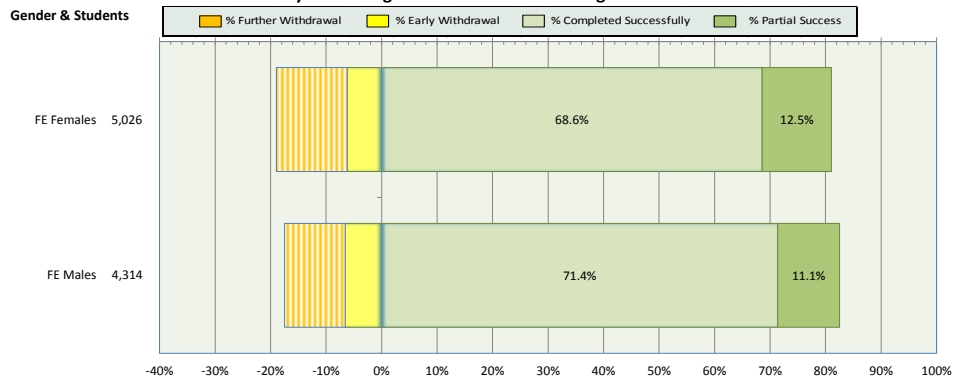

Enrolments by level and gender on FE courses lasting 160 hours or more