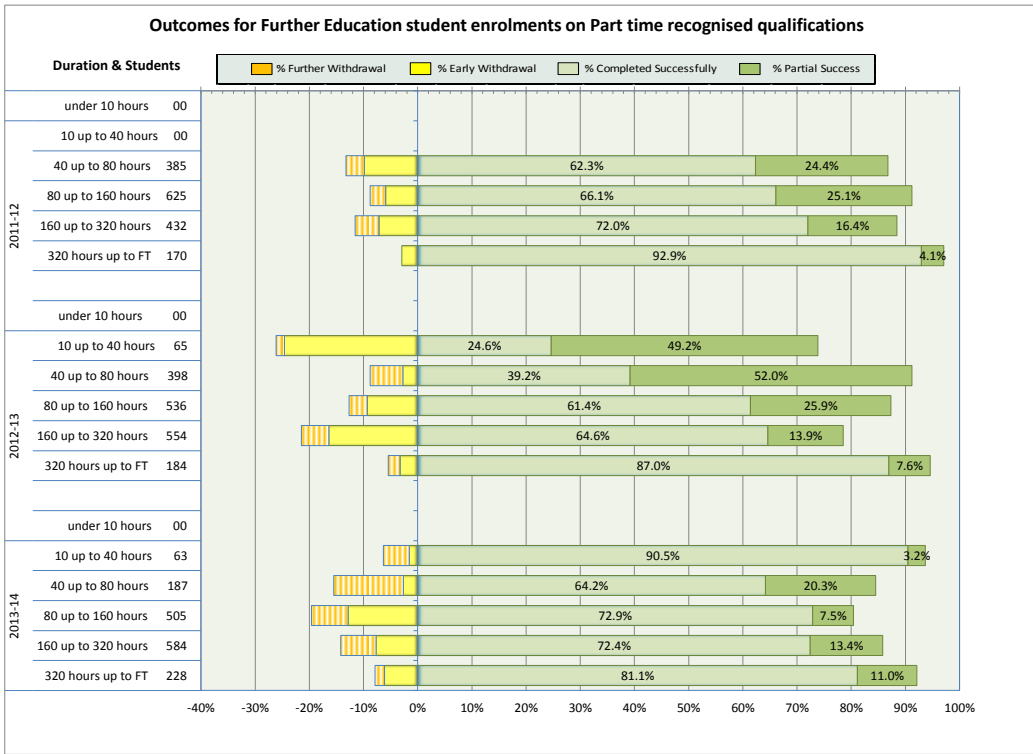

NORTH HIGHLAND COLLEGE

Enrolments by age group for FE courses lasting 160 hours or more

Enrolments by Education Scotland subject groupings on FE courses lasting 160 hours or more

Enrolments by level and gender on FE courses lasting 160 hours or more