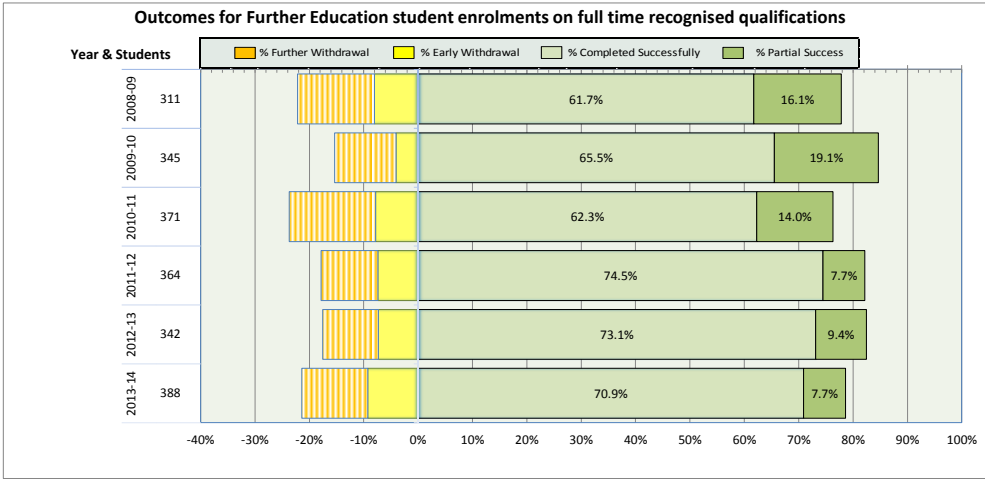

NORTH HIGHLAND COLLEGE

Enrolments by age group for FE courses lasting 160 hours or more

Enrolments by Education Scotland subject groupings on FE courses lasting 160 hours or more

Enrolments by level and gender on FE courses lasting 160 hours or more