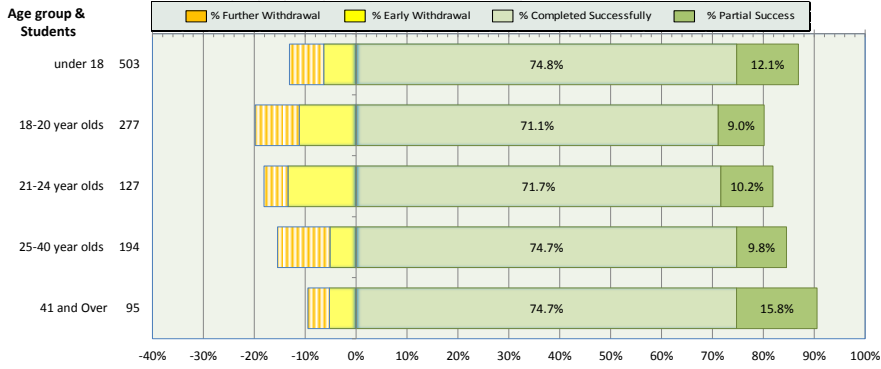

NORTH HIGHLAND COLLEGE

Enrolments by age group for FE courses lasting 160 hours or more

Enrolments by Education Scotland subject groupings on FE courses lasting 160 hours or more

Enrolments by level and gender on FE courses lasting 160 hours or more