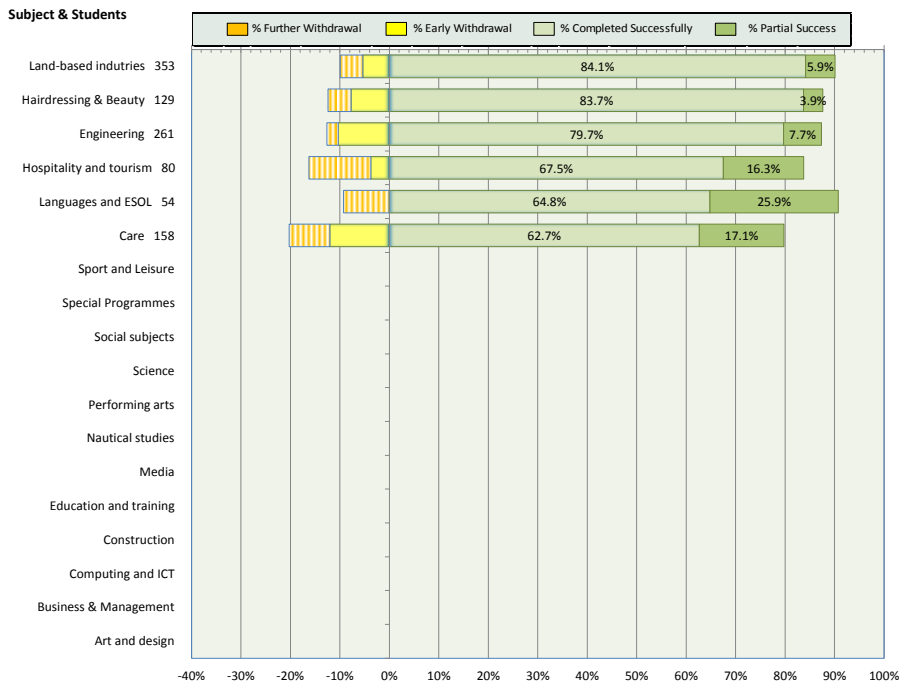

NORTH HIGHLAND COLLEGE

Enrolments by age group for FE courses lasting 160 hours or more

Enrolments by Education Scotland subject groupings on FE courses lasting 160 hours or more

Enrolments by level and gender on FE courses lasting 160 hours or more